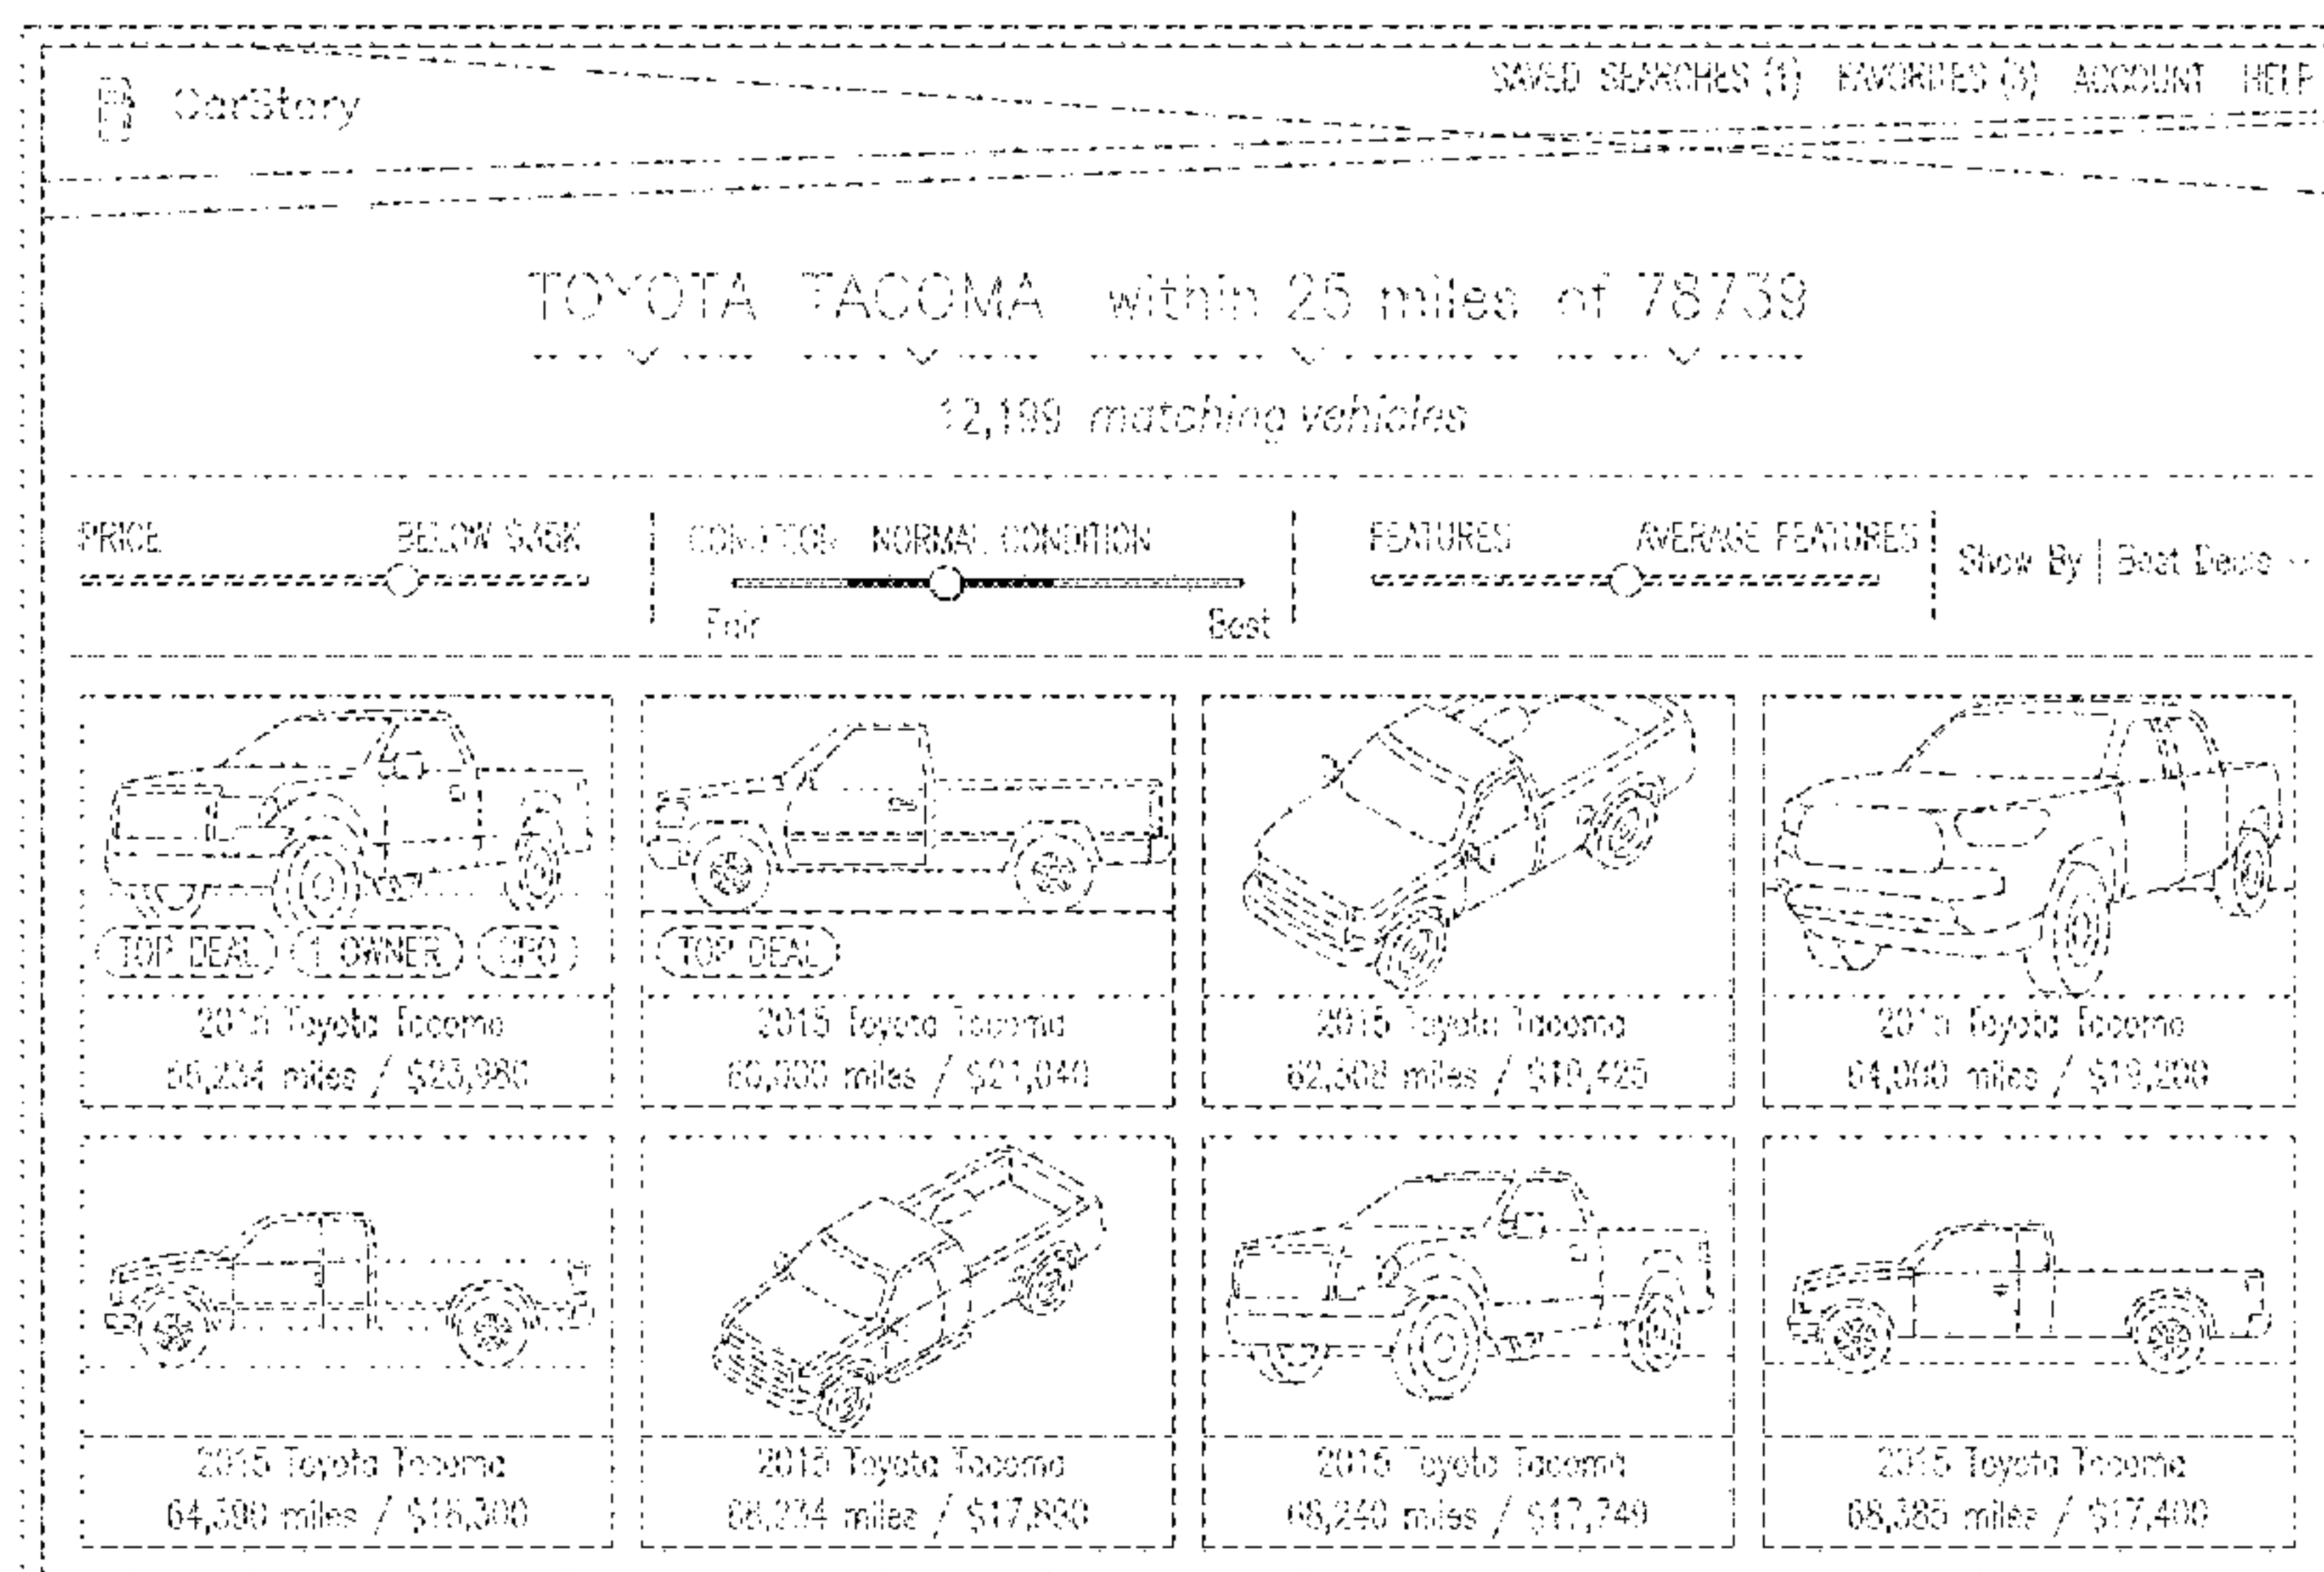

FIG. 1 is a front view of a display screen or portion thereof with an animated graphical user interface showing a first image of the claimed design.
FIG. 2 is a second image thereof.
FIG. 3 is a third image thereof.
FIG. 4 is a fourth image thereof.
FIG. 5 is a fifth image thereof.
FIG. 6 is a sixth image thereof.
FIG. 7 is a seventh image thereof.
FIG. 8 is an eighth image thereof.
FIG. 9 is a ninth image thereof.
FIG. 10 is a tenth image thereof.
FIG. 11 is an eleventh image thereof.
FIG. 12 is a twelfth image thereof; and,
FIG. 13 is a thirteenth image thereof.

(56) **References Cited**

U.S. PATENT DOCUMENTS

D712,920 S * 9/2014 Sloo D14/487
D732,062 S * 6/2015 Kwon D14/487
D733,740 S * 7/2015 Lee D14/487
D733,741 S * 7/2015 Lee D14/487
D755,827 S * 5/2016 Anzures D14/486
D781,877 S * 3/2017 Ko D14/485
D782,506 S * 3/2017 Kim D14/485
D783,031 S * 4/2017 Kim D14/485
D784,360 S * 4/2017 Harder D14/485
D790,586 S * 6/2017 Gopalan D14/487

The broken lines illustrate the display screen or portion thereof and form no part of the claimed design. The broken lines illustrate portions of the graphical user interface and form no part of the claimed design.
The appearance of the animated images sequentially transitions from FIGS. 1 to 13. The process or period in which one image transitions to another forms no part of the claimed design.

1 Claim, 13 Drawing Sheets