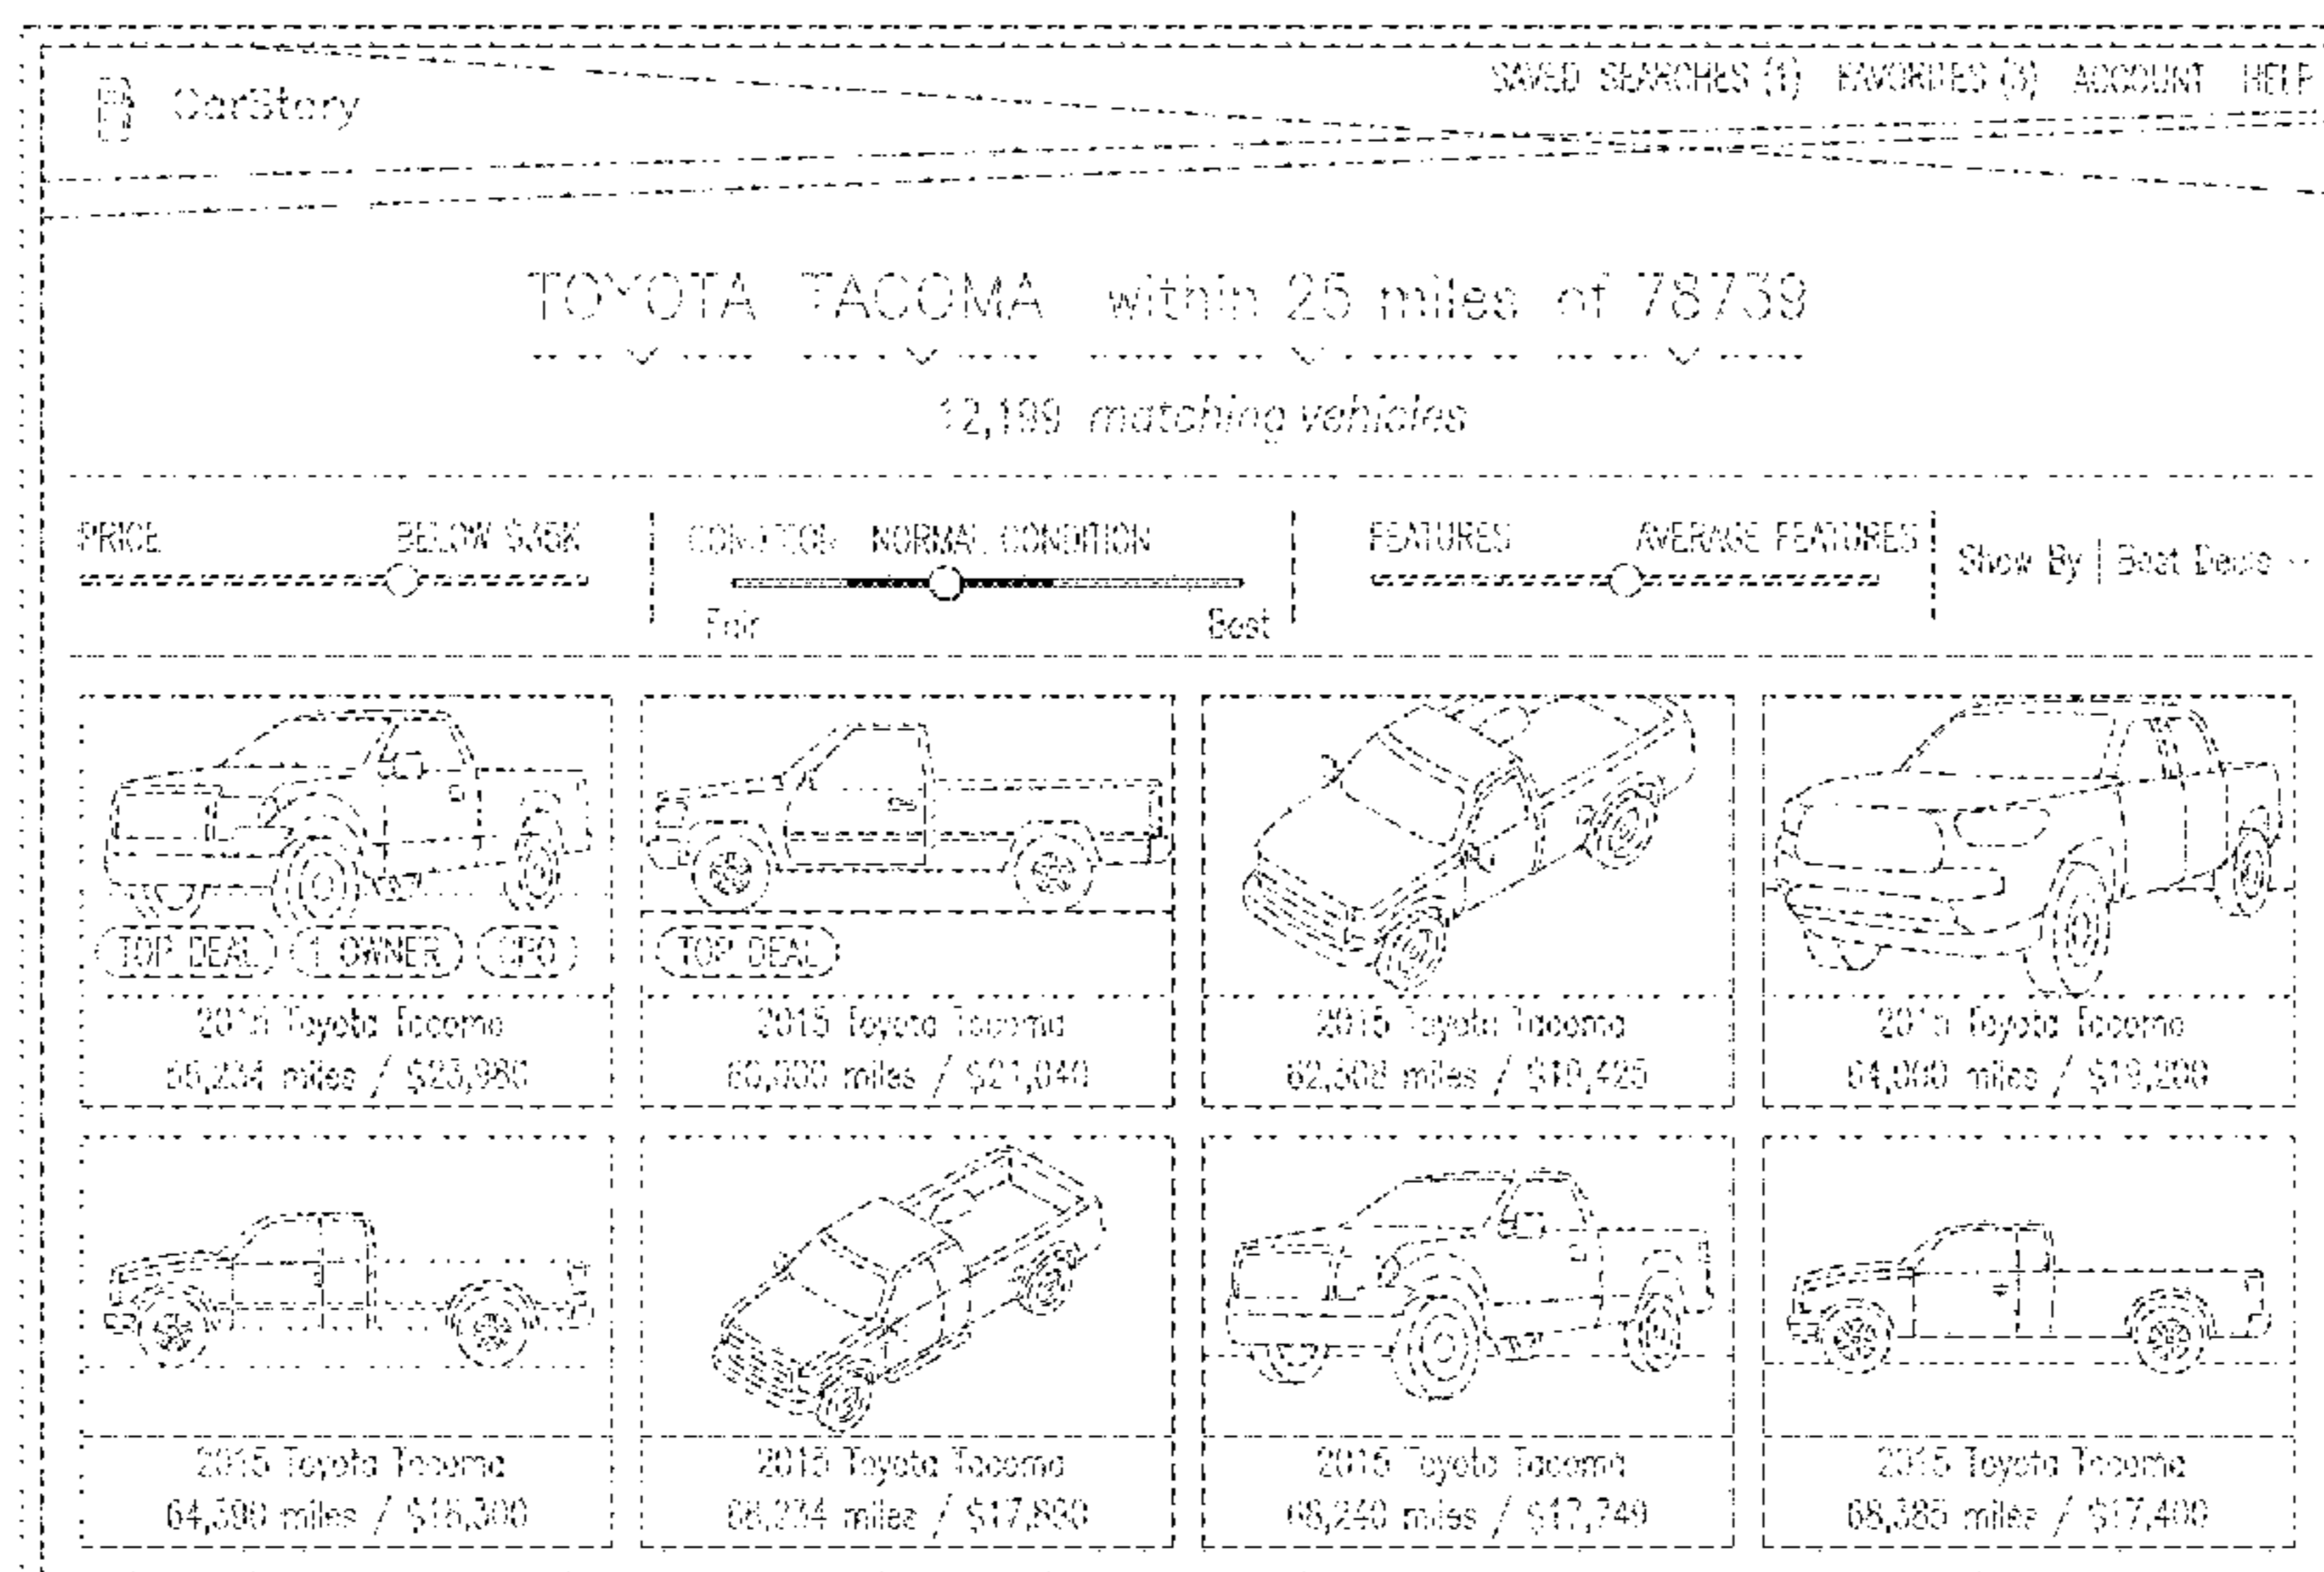

FIG. 1 is a front view of a display screen or portion thereof with an animated graphical user interface showing a first image of the claimed design.
FIG. 2 is a second image thereof.
FIG. 3 is a third image thereof.
FIG. 4 is a fourth image thereof.
FIG. 5 is a fifth image thereof.
FIG. 6 is a sixth image thereof.
FIG. 7 is a seventh image thereof.
FIG. 8 is an eighth image thereof.
FIG. 9 is a ninth image thereof.
FIG. 10 is a tenth image thereof.
FIG. 11 is an eleventh image thereof.
FIG. 12 is a twelfth image thereof; and,
FIG. 13 is a thirteenth image thereof.

(56) **References Cited**

U.S. PATENT DOCUMENTS

D712,920 S * 9/2014 Sloo D14/487
D732,062 S * 6/2015 Kwon D14/487
D733,740 S * 7/2015 Lee D14/487
D733,741 S * 7/2015 Lee D14/487
D755,827 S * 5/2016 Anzures D14/486
D781,877 S * 3/2017 Ko D14/485
D782,506 S * 3/2017 Kim D14/485
D783,031 S * 4/2017 Kim D14/485
D784,360 S * 4/2017 Harder D14/485
D790,586 S * 6/2017 Gopalan D14/487

The broken lines illustrate the display screen or portion thereof and form no part of the claimed design. The broken lines illustrate portions of the graphical user interface and form no part of the claimed design.
The appearance of the animated images sequentially transitions from FIGS. 1 to 13. The process or period in which one image transitions to another forms no part of the claimed design.

1 Claim, 13 Drawing Sheets