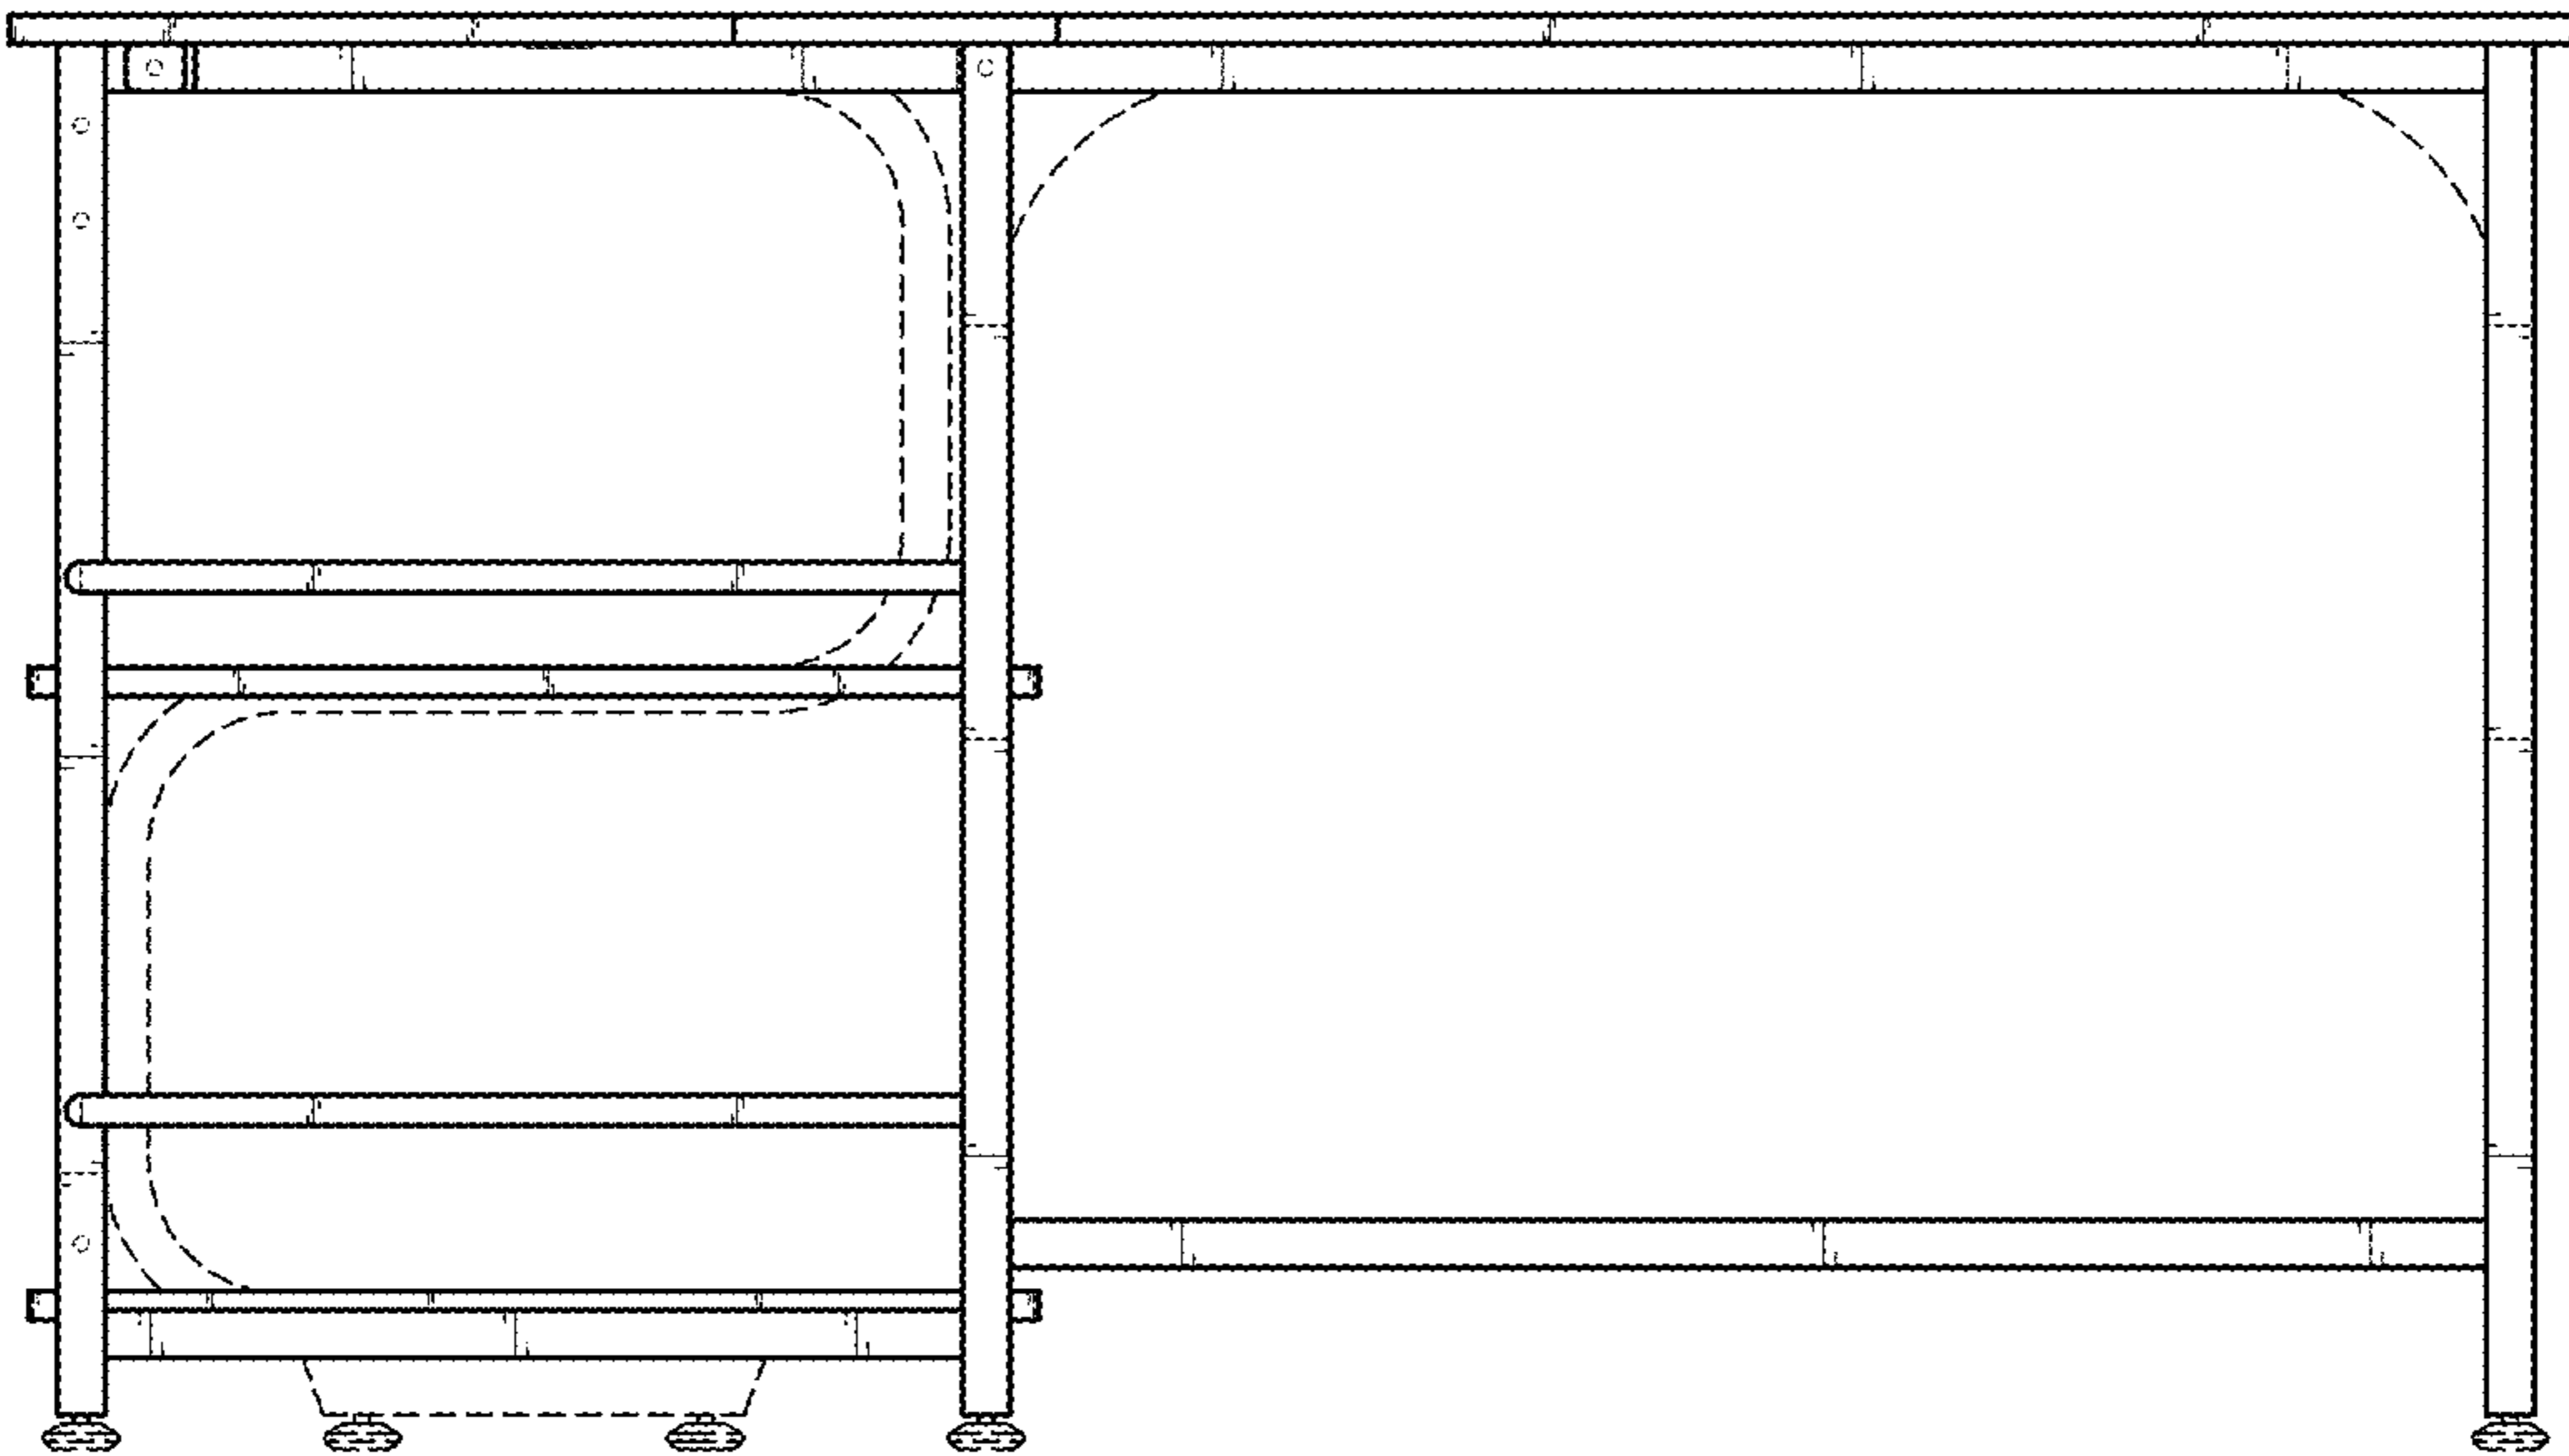

FIG. 2

FIG. 4