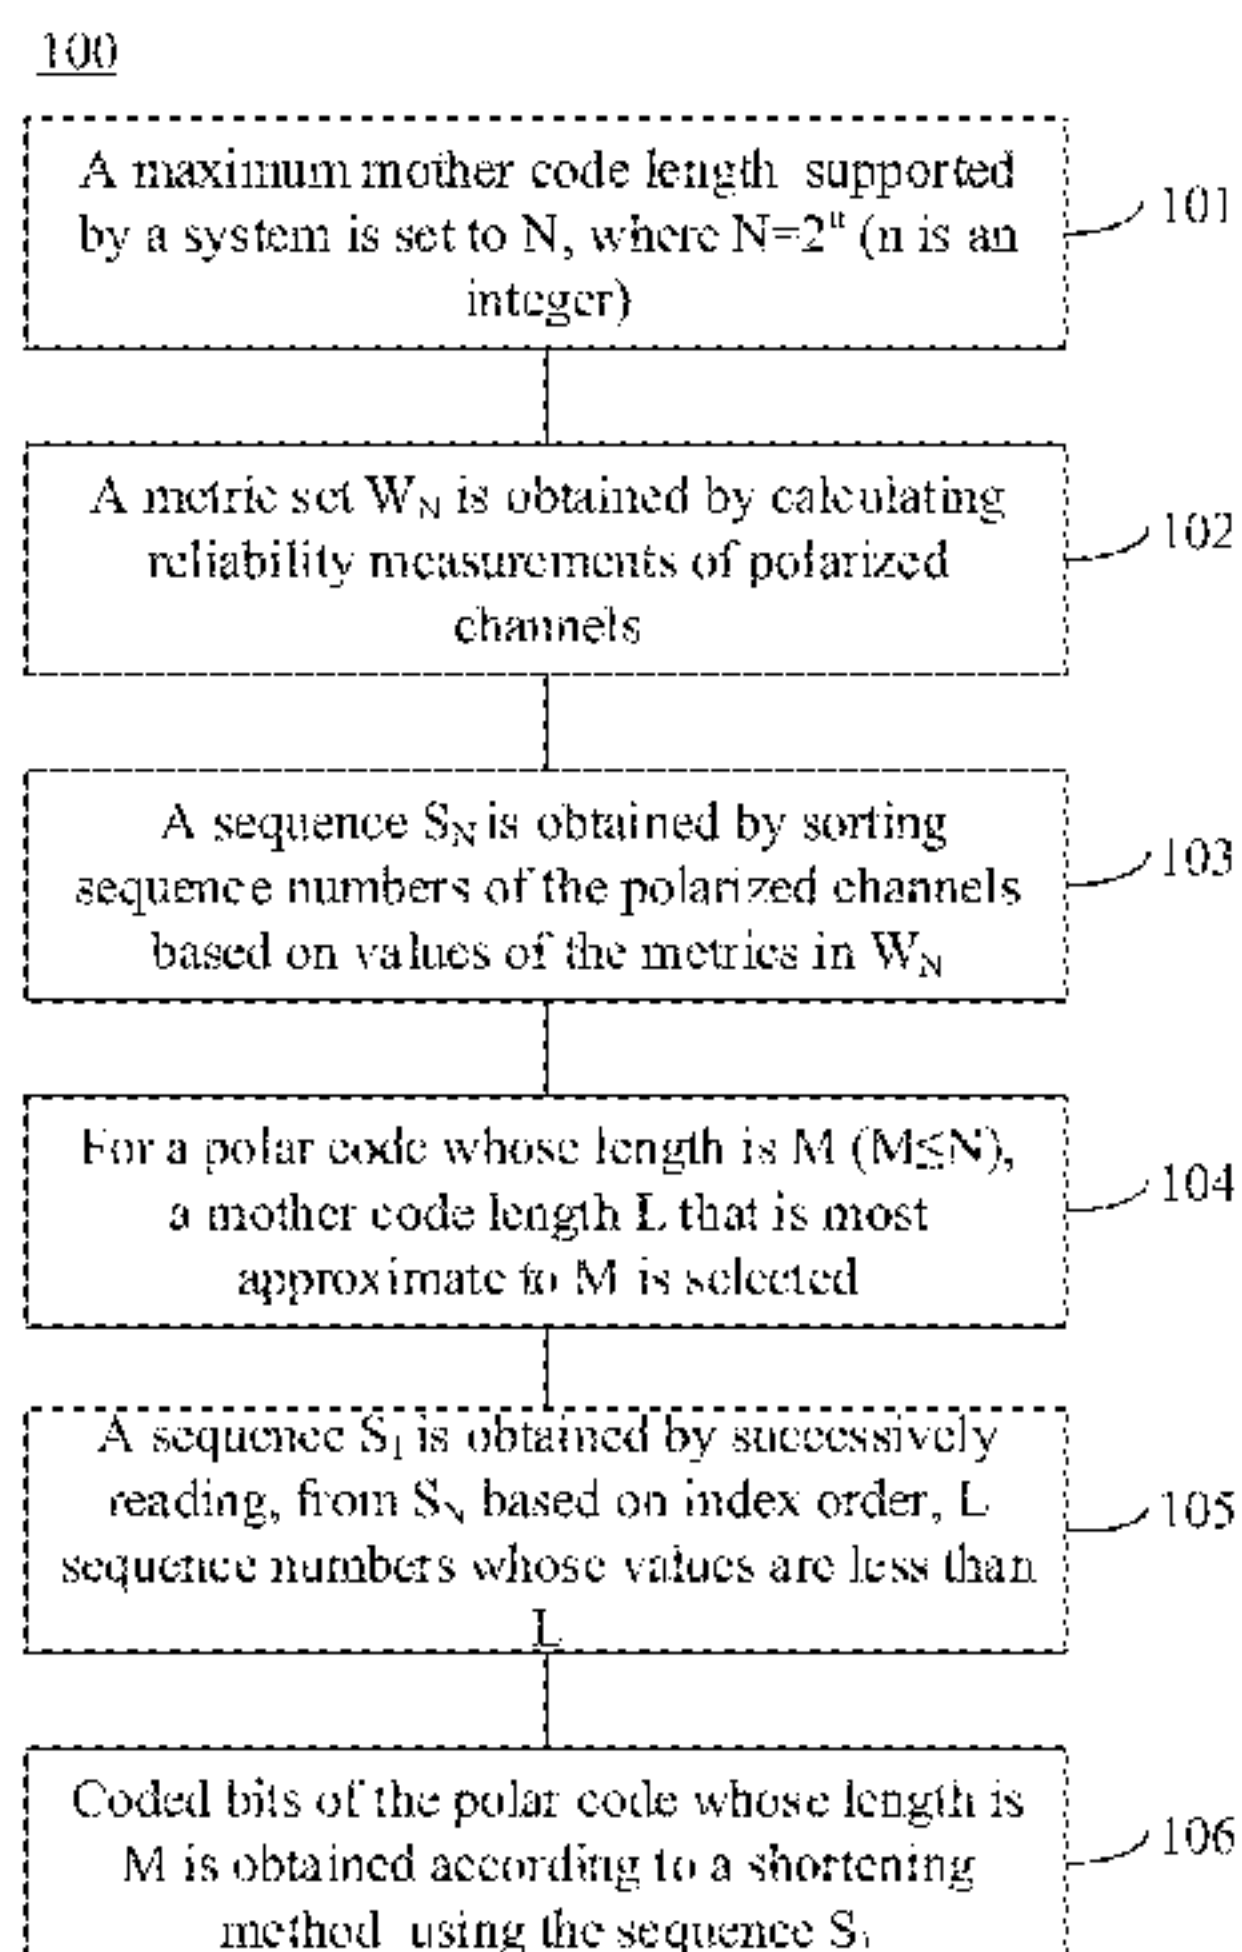

(30) **Foreign Application Priority Data**

Aug. 11, 2016 (CN) 2016 1 0664987

(51) **Int. Cl.**

H03M 13/00 (2006.01)
H04L 1/00 (2006.01)
H03M 13/13 (2006.01)

(52) **U.S. Cl.**

CPC ..... **H04L 1/0058** (2013.01); **H03M 13/13** (2013.01); **H03M 13/618** (2013.01); (Continued)

(58) **Field of Classification Search**

None
See application file for complete search history.

(56) **References Cited**

U.S. PATENT DOCUMENTS

6,105,158 A * 8/2000 Chen H03M 13/09
714/755
6,507,927 B1 * 1/2003 Kalliojarvi H03M 13/4138
714/795

(Continued)

FOREIGN PATENT DOCUMENTS

CN 101447851 A 6/2009
CN 102118231 A 7/2011

(Continued)

OTHER PUBLICATIONS

Wang Runxin et al: "A Novel Puncturing Scheme for Polar Codes", IEEE Communications Letters, IEEE Service Center, Piscataway, NJ, U.S., vol. 18, No. 12, Dec. 2014, total 4 pages.

(Continued)

Primary Examiner — Mujtaba M Chaudry

(74) *Attorney, Agent, or Firm* — Huawei Technologies Co., Ltd.

(57) **ABSTRACT**

Embodiments of this application disclose a polar coding method, apparatus, and device, so as to reduce storage overheads of a system. A sequence for polar coding is obtained based on a length M of a target polar code, wherein the sequence comprises L sequence numbers, ordering of the L sequence numbers in the sequence is the same as ordering of the L sequence numbers in a maximum mother code sequence, wherein the maximum mother code sequence is

(Continued)